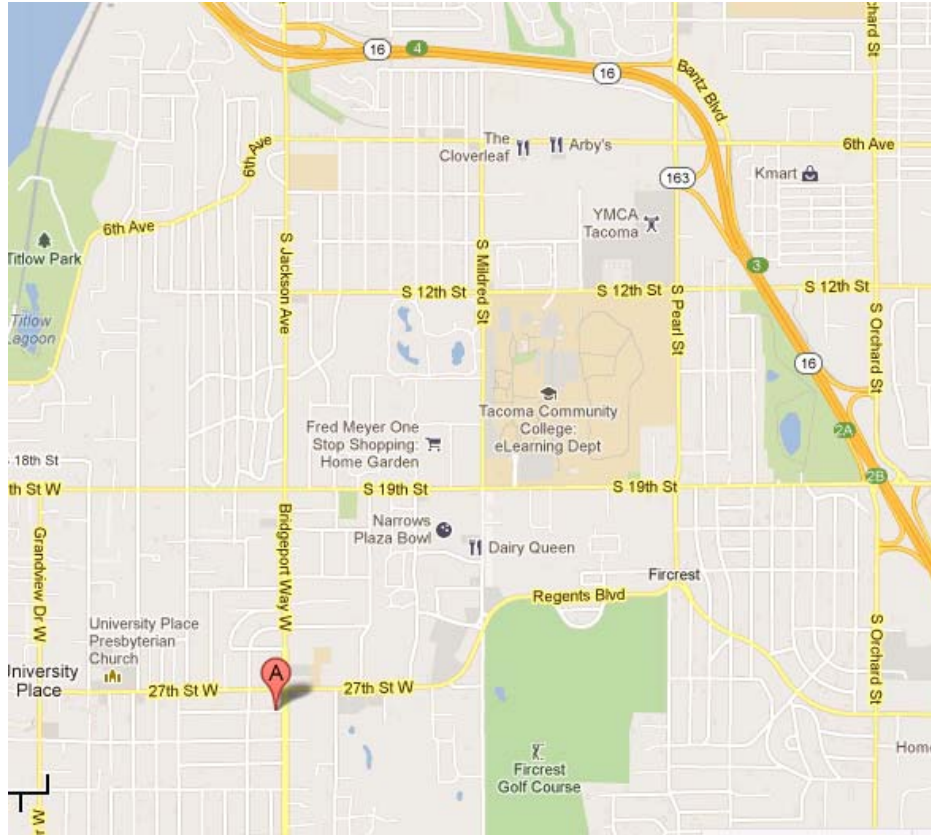

Directions To Zach Entwistle's Office

7525 28th Street W, University Place, WA 98466

253-820-9808 Direct/Text

From I-5 Southbound:

Take exit 132 (S 38th St Exit). Keep left at the fork, follow signs for Washington 16/W/Gig Harbor/Bremerton.

Take exit 1C for Center St toward Fircrest.

Continue onto Regents Blvd. Continue onto 27th St W. Turn left onto Bridgeport Way W. Take the 1st right onto 28th St W.

From I-5 Northbound:

Take exit 132B for Washington 16 W/Bremerton.

Take exit 1C for Center St toward Fircrest. Continue onto Regents Blvd. Continue onto 27th St W. Turn left onto Bridgeport Way W. Take the 1st right onto 28th St W.

Zach Entwistle
Real Estate Consultant
253-820-9808